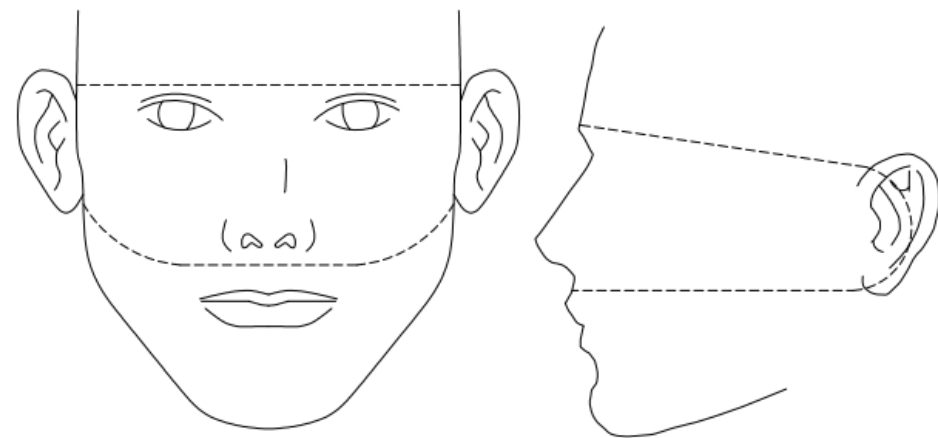

Behind the Ears Mask Cover

TDi

Measure the total distance outlined by the dashed lines. The measurement is the total distance above the eyes around the ear, below the nose, around the opposite ear and reconnecting. The circumference of this loop will aid in sizing of the mask required.

Part Number / Description	Elastic Sizes	Measurement
TD10541-09 S Headsize	Sides : 7.5"	26"
TD10541-11 M Headsize	Sides : 8.5"	27"
TD10541-13 L Headsize	Sides : 9.5"	28"
TD10541-15 XL Headsize	Sides : 10.5"	29"