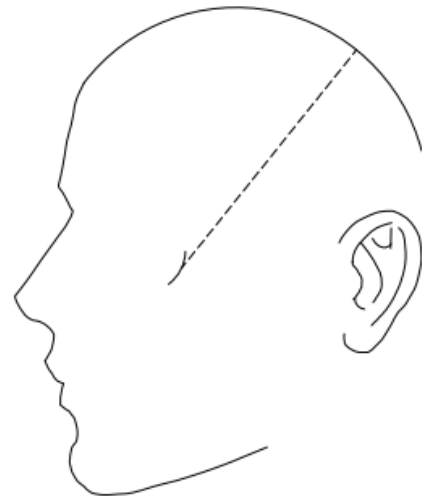

Behind the Head Mask Cover

TDi

Measure the total distance outlined by the dashed line. The measurement is from the front of the cheek bone to cheek bone following the path of the dashed line below.

Part Number / Description	Elastic Sizes	Measurement from Cheek bone to Cheek bone
TD10541-17 S-M	Top :17.5" Bottom: 12.5"	17.5"
TD10541-19 L-XL	Top :18" Bottom: 13"	18"