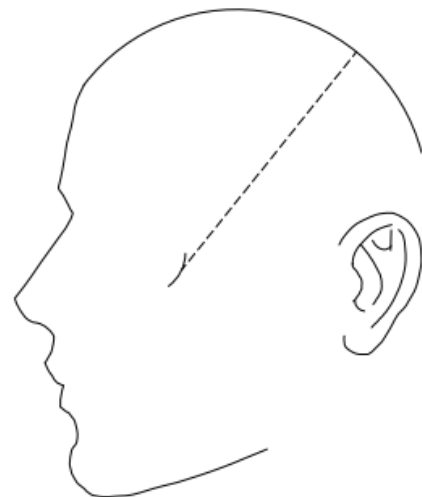

# N95 Mask Cover

**TDi**

Measure the total distance outlined by the dashed line. The measurement is from the back of the cheek bone to cheek bone following the path of the dashed line below.

*Please note that this mask is meant to cover a N95 Mask and wraps around your head*

Part Number / Description	Elastic Sizes	Measurement from Cheek bone to Cheek bone
TD10541-21 S-M (Mask Cover)	Top :18" Bottom: 13"	18"
TD10541-23 L-XL (Mask Cover)	Top :18.5" Bottom: 13.5"	18.5"

**TD10541-21 S-M (Mask Cover)**